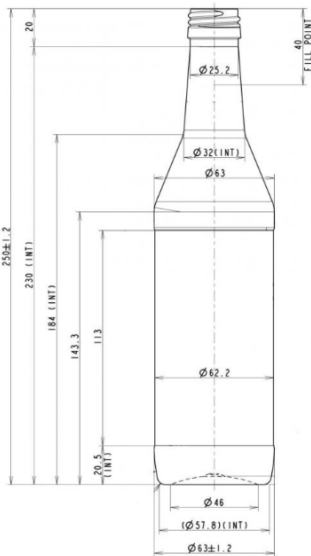

### General info

Item no. (SKU):	
Family / Range:	<b>Cooper</b>
Capacity:	<b>500ml</b>
Neck:	<b>28 ROPP</b>
Weight:	<b>42</b>
Shape:	<b>Round</b>
Material:	<b>PET</b>
Colour:	<b>All Colours Available</b>
Print Areas:	
Country of Origin:	<b>Lithuania</b>

### Packaging Info

#### Packed in Boxes

Box Dimensions (mm):	<b>594 x 394 x 448</b>
Quantity per box (pcs):	
Boxes per pallet (pcs):	
Quantity per pallet (pcs):	
Net weight (kg):	
Gross weight (kg):	
Pallet height (mm):	<b>2400</b>

#### Packed in PE bags on trays (Full pallet)

Tray dimensions (mm):	<b>1200 x 800 x 50</b>
Quantity per tray (pcs):	<b>315</b>
Quantity per PE bag (pcs):	
PE bags per tray (pcs):	
Trays per pallet (pcs):	<b>8</b>
Quantity per pallet (pcs):	<b>2520</b>
Net weight (kg):	<b>106</b>
Gross weight (kg):	<b>128</b>
Pallet height (mm):	<b>2400</b>